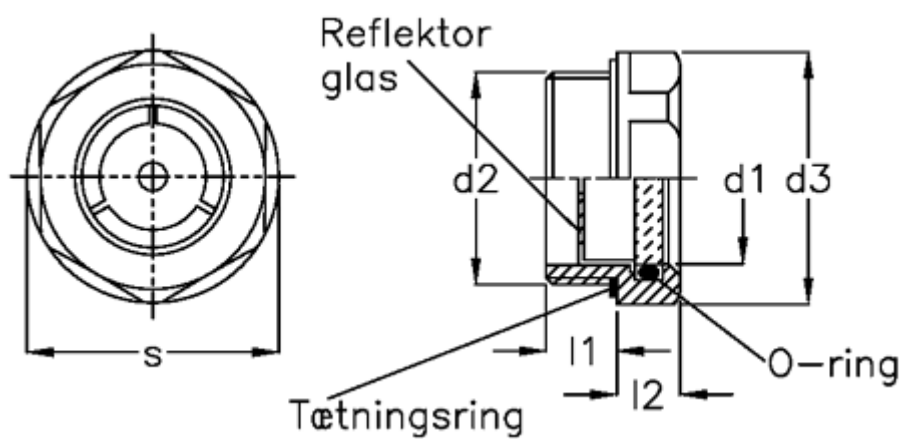

# Data Sheet

Article number: 20903529A

Description: E+G Oil level sight glass (high temp.)  
GN 743.1-32-G1 1/4-A

## Measures

d1	= 32
d2	= G1 1/4
d3	= 50
l1	= 12.0
l2	= 9.0
Max pressure	= 6 Bar
s	= 46